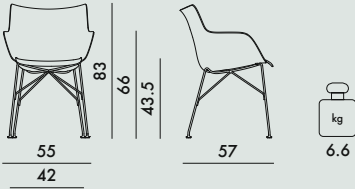

reddot winner 2020

4913
h. seat 43.5 cm. - Basic Veneer
4914
h. seat 43.5 cm. - Slatted Ash

5913
h. seat 41.5 cm. - Basic Veneer
5914
h. seat 41.5 cm. - Slatted Ash

SHELL

Curved 3D wood

SEAT

Mass-dyed thermoplastic technopolymer