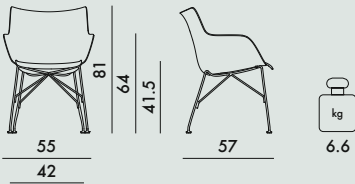

reddot winner 2020

4913
h. seat 43.5 cm. - Basic Veneer
4914
h. seat 43.5 cm. - Slatted Ash

5913
h. seat 41.5 cm. - Basic Veneer
5914
h. seat 41.5 cm. - Slatted Ash

SHELL

Curved 3D wood

SEAT

Mass-dyed thermoplastic technopolymer