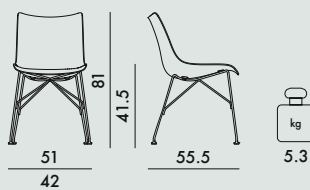

P/WOOD 2019

Design Philippe Starck

The mark of responsible forestry

4911

h. seat 43.5 cm. - Basic Veneer

4912

h. seat 43.5 cm. - Slatted Ash

5911

h. seat 41.5 cm. - Basic Veneer

5912

h. seat 41.5 cm. - Slatted Ash

SEAT

Curved 3D wood

FRAME

Chrome-plated or painted steel

Basic Veneer

SN
Dark wood
Black

Product made of FSC™ certified wood

level achieved

EN 1022:2005	Compliant
EN 16139:2013+AC 2013	Compliant
EN 1728:2012+AC 2013	
6.4	L2
6.5	L2
6.6	L2
6.17	L2
6.18	L2
6.24	L2
6.25	L2

4911/4912	1	7.9	0.265	53X57X88
5911/5912	1	7.9	0.265	53X57X88