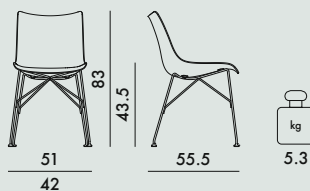

P/WOOD 2019

Design Philippe Starck

The mark of responsible forestry

4911

h. seat 43.5 cm. - Basic Veneer

4912

h. seat 43.5 cm. - Slatted Ash

5911

h. seat 41.5 cm. - Basic Veneer

5912

h. seat 41.5 cm. - Slatted Ash

SEAT

Curved 3D wood

FRAME

Chrome-plated or painted steel

Basic Veneer

SN
Dark wood
Black

Product made of FSC™ certified wood

level achieved

EN 1022:2005	Compliant
EN 16139:2013+AC 2013	Compliant
EN 1728:2012+AC 2013	
6.4	L2
6.5	L2
6.6	L2
6.17	L2
6.18	L2
6.24	L2
6.25	L2

4911/4912	1	7.9	0.265	53X57X88
5911/5912	1	7.9	0.265	53X57X88