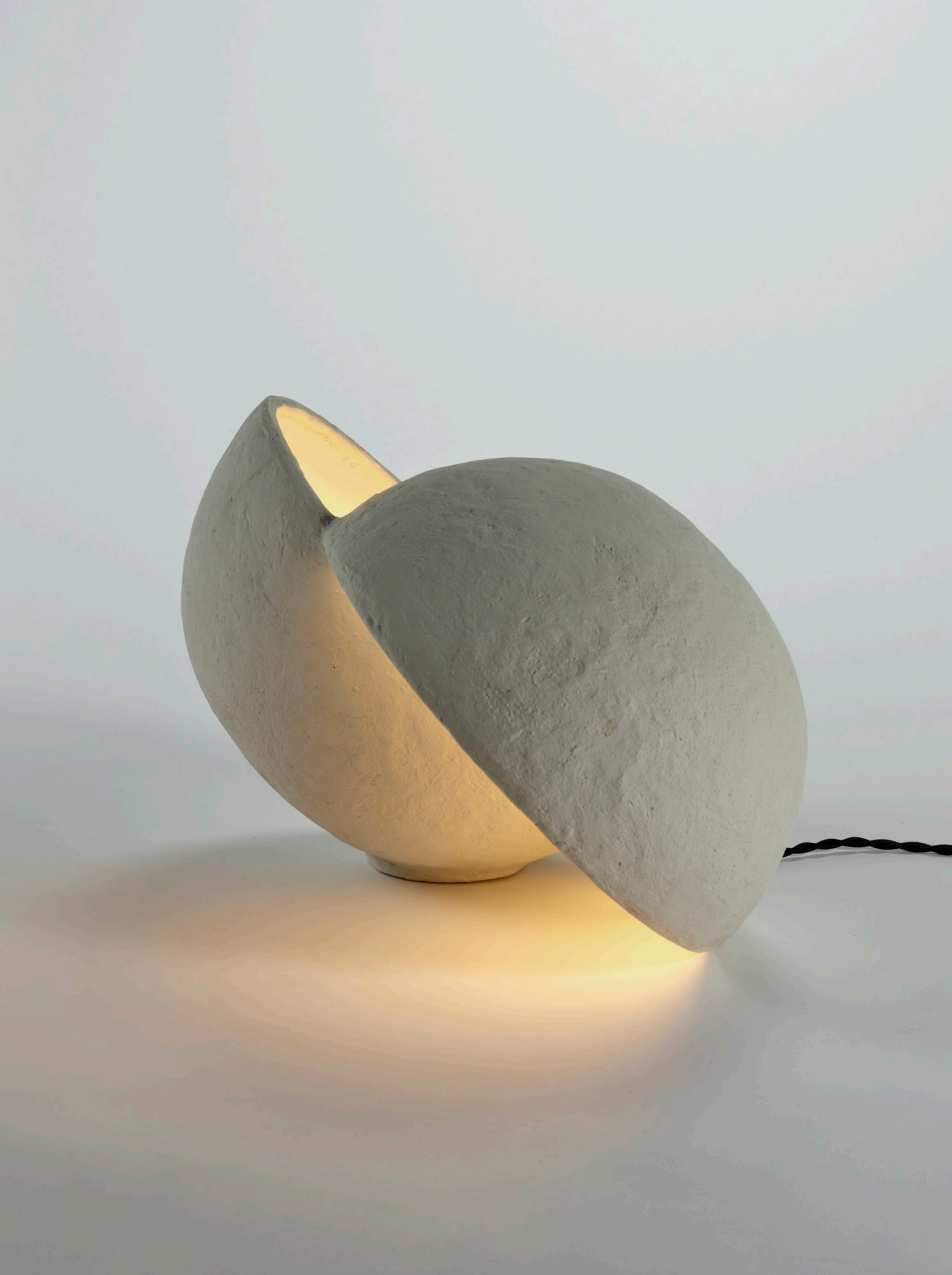

earth

BY MARIE MICHELSEN