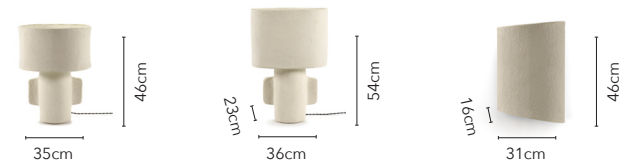

Type	Pendant Lamp	Hanging lamp S Red	Hanging lamp L Beige
Material	Paper Mache		
Cord Length	1,8m		
Switch	No		
Light Source	E27		
Max Watt	25 Watt		
Max Volt	240 Volt		
Lamp	Not Included		
Certification	Class I		
Environment	Indoor