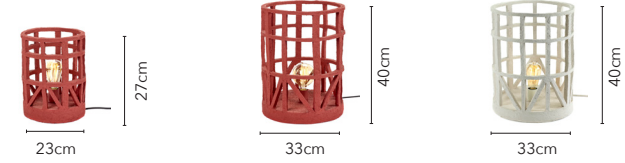

Product overview

EARTH