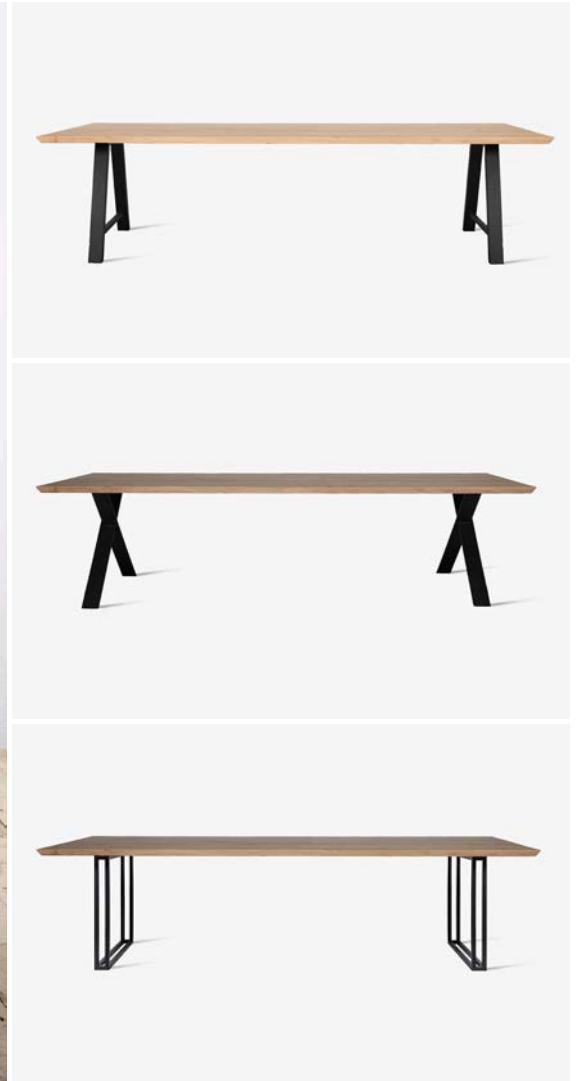

VINCENT SHEPPARD

ALBERT RECTANGULAR

PRODUCT DATA SHEET

ALBERT DINING TABLE

TOP

material	solid oak
thickness	4 cm
edge	slanted edge
finish	varnished or oiled

FRAME

material	steel
glides	felt
features	2 mounting positions
finish	powder coated steel

x base
white

square base
black

ALBERT DINING TABLE

TABLE VARIANTS

RECTANGULAR 180x90			 NATURAL OAK	 BLACK OAK	 SMOKED OAK
TOP 1 PIECE 	A BASE	 BLACK	TA080M003W011	TA080M003W009	TA080M003W007
		 WHITE	TA080M004W011	TA080M004W009	TA080M004W007
	X BASE	 BLACK	-	-	-
		 WHITE	-	-	-
	SQUARE BASE	 BLACK	TA280M003W011	TA080M003W009	TA080M003W007
	TOP 2 PIECES 	A BASE	 BLACK	TA074M003W011	TA074M003W009
 WHITE			TA074M004W011	TA074M004W009	TA074M004W007
X BASE		 BLACK	-	-	-
		 WHITE	-	-	-
SQUARE BASE		 BLACK	TA274M003W011	TA274M003W009	TA274M003W007
PACKAGE DIMENSIONS		L185 W95 H6 cm 2x L83 W73 H14 cm			
CBM		0.27 m³		9.53 ft³	
WEIGHT		70.5 kg		155 lb 6.81 oz	

ALBERT DINING TABLE

RECTANGULAR 240x100			 NATURAL OAK	 BLACK OAK	 SMOKED OAK
TOP 1 PIECE 	A BASE	 BLACK	TA083M003W011	TA083M003W009	TA083M003W007
		 WHITE	TA083M004W011	TA083M004W009	TA083M004W007
	X BASE	 BLACK	TA183M003W011	TA183M003W009	TA183M003W007
		 WHITE	TA183M004W011	TA183M004W009	TA183M004W007
	SQUARE BASE	 BLACK	TA283M003W011	TA283M003W009	TA283M003W007
	TOP 2 PIECES 	A BASE	 BLACK	TA077M003W011	TA077M003W009
 WHITE			TA077M004W011	TA077M004W009	TA077M004W007
X BASE		 BLACK	TA177M003W011	TA177M003W009	TA177M003W007
		 WHITE	TA177M004W011	TA177M004W009	TA177M004W007
SQUARE BASE		 BLACK	TA277M003W011	TA277M003W009	TA277M003W007
PACKAGE DIMENSIONS			L245 W105 H6 cm 2x L83 W73 H14		
CBM			0.31 m ³		10.95 ft ³
WEIGHT			95.5 kg		210 lb 8.66 oz