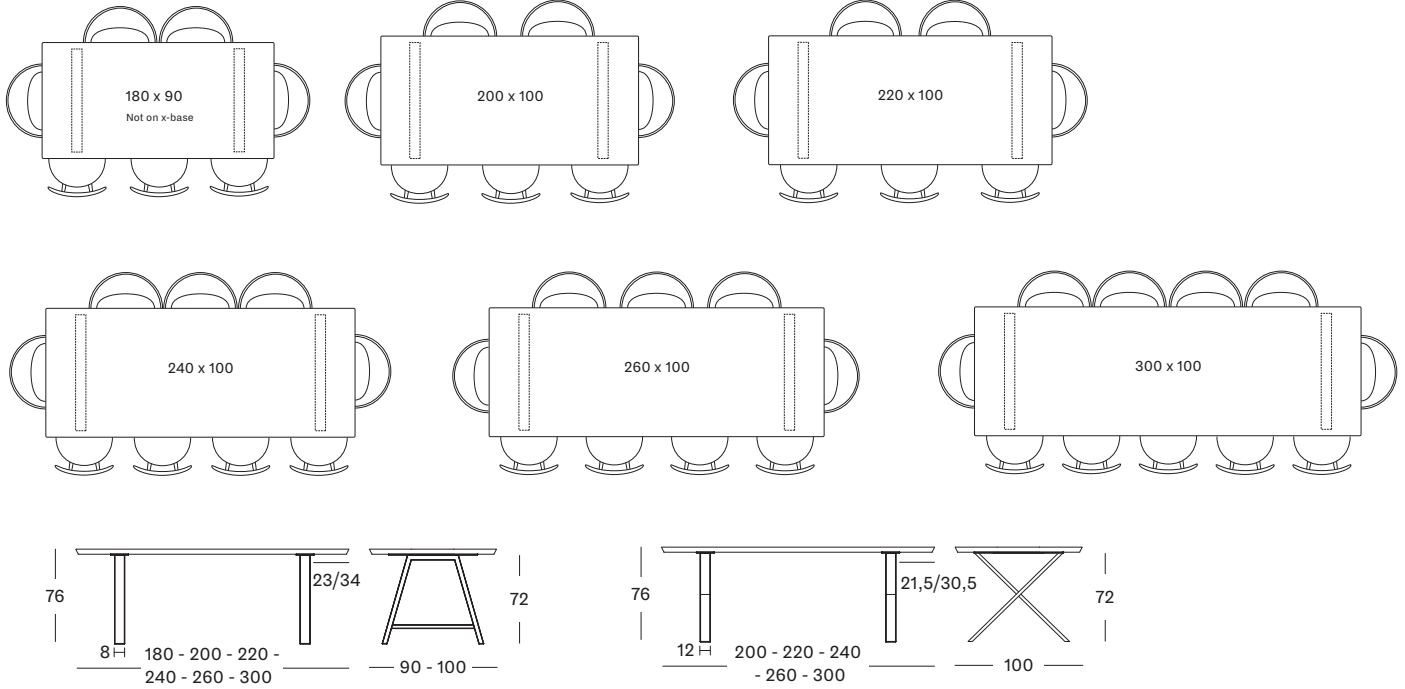

ALBERT DINING TABLE

DIMENSIONS & SEATING POSSIBILITIES

A & X BASE