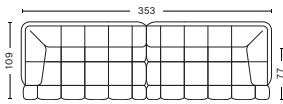

412 | CHAISE LONGUE | LEFT BACKREST

DIMENSIONS

W172 x D109 x H72 cm
Seat H41 cm
Seat D77 cm

411 | CHAISE LONGUE | RIGHT BACKREST

DIMENSIONS

W172 x D109 x H72 cm
Seat H41 cm
Seat D77 cm

FABRIC GROUPS

1 | Remix, Linara, Random Fade, Mode, Lint, Swarm, Atlas 2 | Steelcut, Steelcut Trio, Melange Nap, Olavi by HAY, Flamiber, Fairway, Linen Grid 3 | Divina, Divina Melange, Divina MD, Fiord, Ruskin, Roden, DOT 1682, Re-wool 4 | Hallingdal, Canvas, Lila, Raas, Bolgheri 5 | Sierra, Balder 6 | Sense, Vidar, Nevada, California, Coda

- QUILTON SUGGESTED COMBINATIONS -

COMBINATION 1

DIMENSIONS

W287 x D109 x H72 cm
 Seat H41 cm
 Seat D77 cm

COMBINATION 2

DIMENSIONS

W392 x D109 x H72 cm
 Seat H41 cm
 Seat D77 cm

COMBINATION 3

DIMENSIONS

W426 x D109 x H72 cm
 Seat H41 cm
 Seat D77 cm

COMBINATION 4

DIMENSIONS

W353 x D109 x H72 cm
 Seat H41 cm
 Seat D77 cm

COMBINATION 5

DIMENSIONS

W458 x D109 x H72 cm
 Seat H41 cm
 Seat D77 cm

COMBINATION 6

DIMENSIONS

W492 x D109 x H72 cm
 Seat H41 cm
 Seat D77 cm

COMBINATION 7

DIMENSIONS

W344 x D109 x H72 cm
 Seat H41 cm
 Seat D77 cm

COMBINATION 8

DIMENSIONS