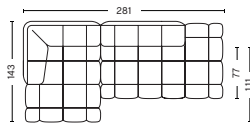

COMBINATION 18 | RIGHT

DIMENSIONS

W391,5 x D143 x H72 cm
 Seat H41 cm
 Seat D77 cm

FABRIC GROUPS

1 | Remix, Linara, Random Fade, Mode, Lint, Swarm, Atlas 2 | Steelcut, Steelcut Trio, Melange Nap, Olavi by HAY, Flamiber, Fairway, Linen Grid 3 | Divina, Divina Melange, Divina MD, Fiord, Ruskin, Roden, DOT 1682, Re-wool 4 | Hallingdal, Canvas, Lila, Raas, Bolgheri 5 | Sierra, Balder 6 | Sense, Vidar, Nevada, California, Coda

- QUILTON SUGGESTED COMBINATIONS -

COMBINATION 19 | LEFT

DIMENSIONS

W252,5 x D143 x H72 cm
 Seat H41 cm
 Seat D77 cm

COMBINATION 19 | RIGHT

DIMENSIONS

W252,5 x D143 x H72 cm
 Seat H41 cm
 Seat D77 cm

COMBINATION 20 | LEFT

DIMENSIONS

W285,5 x D143 x H72 cm
 Seat H41 cm
 Seat D77 cm

COMBINATION 20 | RIGHT

DIMENSIONS

W285,5 x D143 x H72 cm
 Seat H41 cm
 Seat D77 cm

COMBINATION 21 | LEFT

DIMENSIONS

W281 x D143 x H72 cm
 Seat H41 cm
 Seat D77 cm