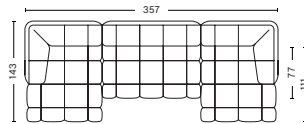

COMBINATION 14 | LEFT

DIMENSIONS

W453,5 x D109 x H72 cm
 Seat H41 cm
 Seat D77 cm

COMBINATION 14 | RIGHT

DIMENSIONS

W453,5 x D109 x H72 cm
 Seat H41 cm
 Seat D77 cm

COMBINATION 15 | LEFT

DIMENSIONS

W487,5 x D109 x H72 cm
 Seat H41 cm
 Seat D77 cm

COMBINATION 15 | RIGHT

DIMENSIONS

W487,5 x D109 x H72 cm
 Seat H41 cm
 Seat D77 cm

COMBINATION 16

DIMENSIONS

W357 x D143 x H72 cm
 Seat H41 cm
 Seat D77 cm

COMBINATION 17 | LEFT

DIMENSIONS

W357,5 x D143 x H72 cm
 Seat H41 cm
 Seat D77 cm

COMBINATION 17 | RIGHT

DIMENSIONS

W357,5 x D143 x H72 cm
 Seat H41 cm
 Seat D77 cm

COMBINATION 18 | LEFT

DIMENSIONS

W391,5 x D143 x H72 cm
 Seat H41 cm
 Seat D77 cm

COMBINATION 18 | RIGHT

DIMENSIONS

W391,5 x D143 x H72 cm
 Seat H41 cm
 Seat D77 cm

FABRIC GROUPS

1 | Remix, Linara, Random Fade, Mode, Lint, Swarm, Atlas 2 | Steelcut, Steelcut Trio, Melange Nap, Olavi by HAY, Flamiber, Fairway, Linen Grid 3 | Divina, Divina Melange, Divina MD, Fiord, Ruskin, Roden, DOT 1682, Re-wool 4 | Hallingdal, Canvas, Lila, Raas, Bolgheri 5 | Sierra, Balder 6 | Sense, Vidar, Nevada, California, Coda