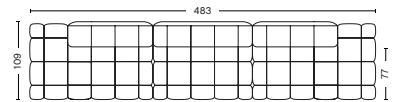

- QUILTON SUGGESTED COMBINATIONS -

COMBINATION 1

DIMENSIONS

W287 x D109 x H72 cm
 Seat H41 cm
 Seat D77 cm

COMBINATION 2

DIMENSIONS

W392 x D109 x H72 cm
 Seat H41 cm
 Seat D77 cm

COMBINATION 3

DIMENSIONS

W426 x D109 x H72 cm
 Seat H41 cm
 Seat D77 cm

COMBINATION 4

DIMENSIONS

W353 x D109 x H72 cm
 Seat H41 cm
 Seat D77 cm

COMBINATION 5

DIMENSIONS

W458 x D109 x H72 cm
 Seat H41 cm
 Seat D77 cm

COMBINATION 6

DIMENSIONS

W492 x D109 x H72 cm
 Seat H41 cm
 Seat D77 cm

COMBINATION 7

DIMENSIONS

W344 x D109 x H72 cm
 Seat H41 cm
 Seat D77 cm

COMBINATION 8

DIMENSIONS

W449 x D109 x H72 cm
 Seat H41 cm
 Seat D77 cm

COMBINATION 9

DIMENSIONS

W483 x D109 x H72 cm
 Seat H41 cm
 Seat D77 cm

FABRIC GROUPS

1 | Remix, Linara, Random Fade, Mode, Lint, Swarm, Atlas 2 | Steelcut, Steelcut Trio, Melange Nap, Olavi by HAY, Flamiber, Fairway, Linen Grid 3 | Divina, Divina Melange, Divina MD, Fiord, Ruskin, Roden, DOT 1682, Re-wool 4 | Hallingdal, Canvas, Lila, Raas, Bolgheri 5 | Sierra, Balder 6 | Sense, Vidar, Nevada, California, Coda