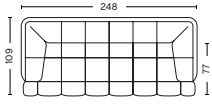

QUILTON

MODULE OVERVIEW

FREESTANDING

3 SEATER

DIMENSIONS

W248 x D109 x H72 cm
 Seat H41 cm
 Seat D77 cm

OTTOMAN 05

DIMENSIONS

W105 x D105 x H41 cm
 Seat H41 cm

CUSHION

DIMENSIONS

W57 x D19 x H49 cm

ONLY IN COMBINATION WITH OTHER MODULES

202 | NARROW | LEFT END

DIMENSIONS

W143,5 x D109 x H72 cm
 Seat H41 cm
 Seat D77 cm

201 | NARROW | RIGHT END

DIMENSIONS

W143,5 x D109 x H72 cm
 Seat H41 cm
 Seat D77 cm

203 | NARROW | MIDDLE

DIMENSIONS

W105 x D109 x H72 cm
 Seat H41 cm
 Seat D77 cm

302 | WIDE | LEFT END

DIMENSIONS

DIMENSIONS

W426 x D109 x H72 cm
 Seat H41 cm
 Seat D77 cm

COMBINATION 4

DIMENSIONS

W353 x D109 x H72 cm
 Seat H41 cm
 Seat D77 cm

COMBINATION 5

DIMENSIONS

W458 x D109 x H72 cm
 Seat H41 cm
 Seat D77 cm