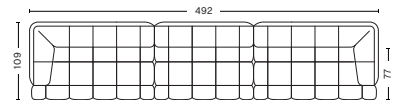

- QUILTON SUGGESTED COMBINATIONS -

COMBINATION 1

DIMENSIONS

W287 x D109 x H72 cm
 Seat H41 cm
 Seat D77 cm

COMBINATION 2

DIMENSIONS

W392 x D109 x H72 cm
 Seat H41 cm
 Seat D77 cm

COMBINATION 3

DIMENSIONS

W426 x D109 x H72 cm
 Seat H41 cm
 Seat D77 cm

COMBINATION 4

DIMENSIONS

W353 x D109 x H72 cm
 Seat H41 cm
 Seat D77 cm

COMBINATION 5

DIMENSIONS

W458 x D109 x H72 cm
 Seat H41 cm
 Seat D77 cm

COMBINATION 6

DIMENSIONS

W492 x D109 x H72 cm
 Seat H41 cm
 Seat D77 cm

COMBINATION 7

DIMENSIONS

W344 x D109 x H72 cm
 Seat H41 cm
 Seat D77 cm

COMBINATION 8

DIMENSIONS

W449 x D109 x H72 cm
 Seat H41 cm
 Seat D77 cm

COMBINATION 9

DIMENSIONS

W483 x D109 x H72 cm
 Seat H41 cm
 Seat D77 cm

FABRIC GROUPS

1 | Remix, Linara, Random Fade, Mode, Lint, Swarm, Atlas 2 | Steelcut, Steelcut Trio, Melange Nap, Olavi by HAY, Flamiber, Fairway, Linen Grid 3 | Divina, Divina Melange, Divina MD, Fiord, Ruskin, Roden, DOT 1682, Re-wool 4 | Hallingdal, Canvas, Lila, Raas, Bolgheri 5 | Sierra, Balder 6 | Sense, Vidar, Nevada, California, Coda