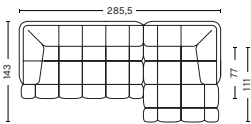

COMBINATION 18 | RIGHT

DIMENSIONS

W391,5 x D143 x H72 cm
 Seat H41 cm
 Seat D77 cm

FABRIC GROUPS

1 | Remix, Linara, Random Fade, Mode, Lint, Swarm, Atlas 2 | Steelcut, Steelcut Trio, Melange Nap, Olavi by HAY, Flamiber, Fairway, Linen Grid 3 | Divina, Divina Melange, Divina MD, Fiord, Ruskin, Roden, DOT 1682, Re-wool 4 | Hallingdal, Canvas, Lila, Raas, Bolgheri 5 | Sierra, Balder 6 | Sense, Vidar, Nevada, California, Coda

- QUILTON SUGGESTED COMBINATIONS -

COMBINATION 19 | LEFT

DIMENSIONS

W252,5 x D143 x H72 cm
 Seat H41 cm
 Seat D77 cm

COMBINATION 19 | RIGHT

DIMENSIONS

W252,5 x D143 x H72 cm
 Seat H41 cm
 Seat D77 cm

COMBINATION 20 | LEFT

DIMENSIONS

W285,5 x D143 x H72 cm
 Seat H41 cm
 Seat D77 cm

COMBINATION 20 | RIGHT

DIMENSIONS

W285,5 x D143 x H72 cm
 Seat H41 cm
 Seat D77 cm

COMBINATION 21 | LEFT

DIMENSIONS

W281 x D143 x H72 cm
 Seat H41 cm
 Seat D77 cm