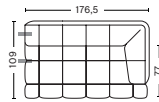

W105 x D105 x H41 cm
 Seat H41 cm

CUSHION

DIMENSIONS

W57 x D19 x H49 cm

ONLY IN COMBINATION WITH OTHER MODULES

202 | NARROW | LEFT END

DIMENSIONS

W143,5 x D109 x H72 cm
 Seat H41 cm
 Seat D77 cm

201 | NARROW | RIGHT END

DIMENSIONS

W143,5 x D109 x H72 cm
 Seat H41 cm
 Seat D77 cm

203 | NARROW | MIDDLE

DIMENSIONS

W105 x D109 x H72 cm
 Seat H41 cm
 Seat D77 cm

302 | WIDE | LEFT END

DIMENSIONS

W176,5 x D109 x H72 cm
 Seat H41 cm
 Seat D77 cm

301 | WIDE | RIGHT END

DIMENSIONS

W176,5 x D109 x H72 cm
 Seat H41 cm
 Seat D77 cm

303 | WIDE | MIDDLE

DIMENSIONS

W139 x D109 x H72 cm
 Seat H41 cm
 Seat D77 cm

DIMENSIONS

W357,5 x D143 x H72 cm
 Seat H41 cm
 Seat D77 cm

COMBINATION 17 | RIGHT

DIMENSIONS

W357,5 x D143 x H72 cm
 Seat H41 cm
 Seat D77 cm

COMBINATION 18 | LEFT

DIMENSIONS

W391,5 x D143 x H72 cm
 Seat H41 cm
 Seat D77 cm