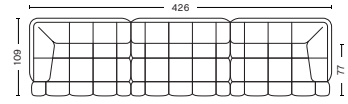

412 | CHAISE LONGUE | LEFT BACKREST

DIMENSIONS

W172 x D109 x H72 cm
Seat H41 cm
Seat D77 cm

411 | CHAISE LONGUE | RIGHT BACKREST

DIMENSIONS

W172 x D109 x H72 cm
Seat H41 cm
Seat D77 cm

FABRIC GROUPS

1 | Remix, Linara, Random Fade, Mode, Lint, Swarm, Atlas 2 | Steelcut, Steelcut Trio, Melange Nap, Olavi by HAY, Flamiber, Fairway, Linen Grid 3 | Divina, Divina Melange, Divina MD, Fiord, Ruskin, Roden, DOT 1682, Re-wool 4 | Hallingdal, Canvas, Lila, Raas, Bolgheri 5 | Sierra, Balder 6 | Sense, Vidar, Nevada, California, Coda

- QUILTON SUGGESTED COMBINATIONS -

COMBINATION 1

DIMENSIONS

W287 x D109 x H72 cm
 Seat H41 cm
 Seat D77 cm

COMBINATION 2

DIMENSIONS

W392 x D109 x H72 cm
 Seat H41 cm
 Seat D77 cm

COMBINATION 3

DIMENSIONS

W426 x D109 x H72 cm
 Seat H41 cm
 Seat D77 cm

COMBINATION 4

DIMENSIONS

W353 x D109 x H72 cm
 Seat H41 cm
 Seat D77 cm

COMBINATION 5

DIMENSIONS

W458 x D109 x H72 cm
 Seat H41 cm
 Seat D77 cm

COMBINATION 6

DIMENSIONS

W492 x D109 x H72 cm
 Seat H41 cm
 Seat D77 cm

COMBINATION 7

DIMENSIONS

W344 x D109 x H72 cm
 Seat H41 cm
 Seat D77 cm

COMBINATION 8

DIMENSIONS