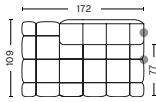

W176,5 x D109 x H72 cm
 Seat H41 cm
 Seat D77 cm

301 | WIDE | RIGHT END

DIMENSIONS

W176,5 x D109 x H72 cm
 Seat H41 cm
 Seat D77 cm

303 | WIDE | MIDDLE

DIMENSIONS

W139 x D109 x H72 cm
 Seat H41 cm
 Seat D77 cm

ONLY IN COMBINATION WITH OTHER MODULES

402 | CHAISE LONGUE | LEFT BACKREST

DIMENSIONS

W109 x D143 x H72 cm
Seat H41 cm
Seat D77 cm

401 | CHAISE LONGUE | RIGHT BACKREST

DIMENSIONS

W109 x D143 x H72 cm
Seat H41 cm
Seat D77 cm

412 | CHAISE LONGUE | LEFT BACKREST

DIMENSIONS

W172 x D109 x H72 cm
Seat H41 cm
Seat D77 cm

411 | CHAISE LONGUE | RIGHT BACKREST

DIMENSIONS

W172 x D109 x H72 cm
Seat H41 cm
Seat D77 cm

FABRIC GROUPS

1 | Remix, Linara, Random Fade, Mode, Lint, Swarm, Atlas 2 | Steelcut, Steelcut Trio, Melange Nap, Olavi by HAY, Flamiber, Fairway, Linen Grid 3 | Divina, Divina Melange, Divina MD, Fiord, Ruskin, Roden, DOT 1682, Re-wool 4 | Hallingdal, Canvas, Lila, Raas, Bolgheri 5 | Sierra, Balder 6 | Sense, Vidar, Nevada, California, Coda

- QUILTON SUGGESTED COMBINATIONS -

COMBINATION 1

DIMENSIONS

W287 x D109 x H72 cm
 Seat H41 cm
 Seat D77 cm

COMBINATION 2

DIMENSIONS

W392 x D109 x H72 cm
 Seat H41 cm
 Seat D77 cm

COMBINATION 3