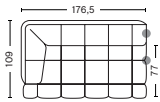

W105 x D105 x H41 cm
 Seat H41 cm

CUSHION

DIMENSIONS

W57 x D19 x H49 cm

ONLY IN COMBINATION WITH OTHER MODULES

202 | NARROW | LEFT END

DIMENSIONS

W143,5 x D109 x H72 cm
 Seat H41 cm
 Seat D77 cm

201 | NARROW | RIGHT END

DIMENSIONS

W143,5 x D109 x H72 cm
 Seat H41 cm
 Seat D77 cm

203 | NARROW | MIDDLE

DIMENSIONS

W105 x D109 x H72 cm
 Seat H41 cm
 Seat D77 cm

302 | WIDE | LEFT END

DIMENSIONS

W176,5 x D109 x H72 cm
 Seat H41 cm
 Seat D77 cm

301 | WIDE | RIGHT END

DIMENSIONS

W176,5 x D109 x H72 cm
 Seat H41 cm
 Seat D77 cm

303 | WIDE | MIDDLE

DIMENSIONS

W139 x D109 x H72 cm
 Seat H41 cm
 Seat D77 cm

DIMENSIONS

W285,5 x D143 x H72 cm
 Seat H41 cm
 Seat D77 cm

COMBINATION 20 | RIGHT

DIMENSIONS

W285,5 x D143 x H72 cm
 Seat H41 cm
 Seat D77 cm

COMBINATION 21 | LEFT

DIMENSIONS

W281 x D143 x H72 cm
 Seat H41 cm
 Seat D77 cm