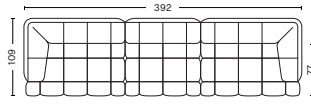

412 | CHAISE LONGUE | LEFT BACKREST

DIMENSIONS

W172 x D109 x H72 cm
Seat H41 cm
Seat D77 cm

411 | CHAISE LONGUE | RIGHT BACKREST

DIMENSIONS

W172 x D109 x H72 cm
Seat H41 cm
Seat D77 cm

FABRIC GROUPS

1 | Remix, Linara, Random Fade, Mode, Lint, Swarm, Atlas 2 | Steelcut, Steelcut Trio, Melange Nap, Olavi by HAY, Flamiber, Fairway, Linen Grid 3 | Divina, Divina Melange, Divina MD, Fiord, Ruskin, Roden, DOT 1682, Re-wool 4 | Hallingdal, Canvas, Lila, Raas, Bolgheri 5 | Sierra, Balder 6 | Sense, Vidar, Nevada, California, Coda

- QUILTON SUGGESTED COMBINATIONS -

COMBINATION 1

DIMENSIONS

W287 x D109 x H72 cm
 Seat H41 cm
 Seat D77 cm

COMBINATION 2

DIMENSIONS

W392 x D109 x H72 cm
 Seat H41 cm
 Seat D77 cm

COMBINATION 3

DIMENSIONS

W426 x D109 x H72 cm
 Seat H41 cm
 Seat D77 cm

COMBINATION 4

DIMENSIONS

W353 x D109 x H72 cm
 Seat H41 cm
 Seat D77 cm

COMBINATION 5

DIMENSIONS

W458 x D109 x H72 cm
 Seat H41 cm
 Seat D77 cm

COMBINATION 6

DIMENSIONS

W492 x D109 x H72 cm
 Seat H41 cm
 Seat D77 cm

COMBINATION 7

DIMENSIONS

W344 x D109 x H72 cm
 Seat H41 cm
 Seat D77 cm

COMBINATION 8

DIMENSIONS