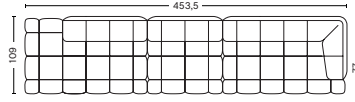

COMBINATION 12 | RIGHT

DIMENSIONS

W454,5 x D109 x H72 cm
 Seat H41 cm
 Seat D77 cm

COMBINATION 13 | LEFT

DIMENSIONS

W348,5 x D109 x H72 cm
 Seat H41 cm
 Seat D77 cm

COMBINATION 13 | RIGHT

DIMENSIONS

W348,5 x D109 x H72 cm
 Seat H41 cm
 Seat D77 cm

FABRIC GROUPS

1 | Remix, Linara, Random Fade, Mode, Lint, Swarm, Atlas 2 | Steelcut, Steelcut Trio, Melange Nap, Olavi by HAY, Flamiber, Fairway, Linen Grid 3 | Divina, Divina Melange, Divina MD, Fiord, Ruskin, Roden, DOT 1682, Re-wool 4 | Hallingdal, Canvas, Lila, Raas, Bolgheri 5 | Sierra, Balder 6 | Sense, Vidar, Nevada, California, Coda

COMBINATION 14 | LEFT

DIMENSIONS

W453,5 x D109 x H72 cm
 Seat H41 cm
 Seat D77 cm

COMBINATION 14 | RIGHT

DIMENSIONS

W453,5 x D109 x H72 cm
 Seat H41 cm
 Seat D77 cm

COMBINATION 15 | LEFT

DIMENSIONS