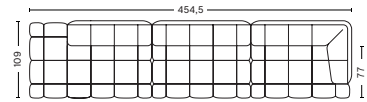

W449 x D109 x H72 cm
 Seat H41 cm
 Seat D77 cm

COMBINATION 9

DIMENSIONS

W483 x D109 x H72 cm
 Seat H41 cm
 Seat D77 cm

FABRIC GROUPS

1 | Remix, Linara, Random Fade, Mode, Lint, Swarm, Atlas 2 | Steelcut, Steelcut Trio, Melange Nap, Olavi by HAY, Flamiber, Fairway, Linen Grid 3 | Divina, Divina Melange, Divina MD, Fiord, Ruskin, Roden, DOT 1682, Re-wool 4 | Hallingdal, Canvas, Lila, Raas, Bolgheri 5 | Sierra, Balder 6 | Sense, Vidar, Nevada, California, Coda

- QUILTON SUGGESTED COMBINATIONS -

COMBINATION 10 | LEFT

DIMENSIONS

W315,5 x D109 x H72 cm
 Seat H41 cm
 Seat D77 cm

COMBINATION 10 | RIGHT

DIMENSIONS

W315,5 x D109 x H72 cm
 Seat H41 cm
 Seat D77 cm

COMBINATION 11 | LEFT

DIMENSIONS

W420,5 x D109 x H72 cm
 Seat H41 cm
 Seat D77 cm

COMBINATION 11 | RIGHT

DIMENSIONS

W420,5 x D109 x H72 cm
 Seat H41 cm
 Seat D77 cm

COMBINATION 12 | LEFT

DIMENSIONS

W454,5 x D109 x H72 cm
 Seat H41 cm
 Seat D77 cm

COMBINATION 12 | RIGHT

DIMENSIONS

W454,5 x D109 x H72 cm
 Seat H41 cm
 Seat D77 cm

COMBINATION 13 | LEFT

DIMENSIONS

W348,5 x D109 x H72 cm
 Seat H41 cm
 Seat D77 cm

COMBINATION 13 | RIGHT

DIMENSIONS