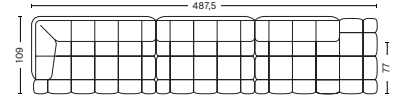

W348,5 x D109 x H72 cm
 Seat H41 cm
 Seat D77 cm

FABRIC GROUPS

1 | Remix, Linara, Random Fade, Mode, Lint, Swarm, Atlas 2 | Steelcut, Steelcut Trio, Melange Nap, Olavi by HAY, Flamiber, Fairway, Linen Grid 3 | Divina, Divina Melange, Divina MD, Fiord, Ruskin, Roden, DOT 1682, Re-wool 4 | Hallingdal, Canvas, Lila, Raas, Bolgheri 5 | Sierra, Balder 6 | Sense, Vidar, Nevada, California, Coda

COMBINATION 14 | LEFT

DIMENSIONS

W453,5 x D109 x H72 cm
 Seat H41 cm
 Seat D77 cm

COMBINATION 14 | RIGHT

DIMENSIONS

W453,5 x D109 x H72 cm
 Seat H41 cm
 Seat D77 cm

COMBINATION 15 | LEFT

DIMENSIONS

W487,5 x D109 x H72 cm
 Seat H41 cm
 Seat D77 cm

COMBINATION 15 | RIGHT

DIMENSIONS

W487,5 x D109 x H72 cm
 Seat H41 cm
 Seat D77 cm

COMBINATION 16

DIMENSIONS

W357 x D143 x H72 cm
 Seat H41 cm
 Seat D77 cm

COMBINATION 17 | LEFT