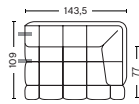

W105 x D105 x H41 cm
 Seat H41 cm

CUSHION

DIMENSIONS

W57 x D19 x H49 cm

ONLY IN COMBINATION WITH OTHER MODULES

202 | NARROW | LEFT END

DIMENSIONS

W143,5 x D109 x H72 cm
 Seat H41 cm
 Seat D77 cm

201 | NARROW | RIGHT END

DIMENSIONS

W143,5 x D109 x H72 cm
 Seat H41 cm
 Seat D77 cm

203 | NARROW | MIDDLE

DIMENSIONS

W105 x D109 x H72 cm
 Seat H41 cm
 Seat D77 cm

302 | WIDE | LEFT END

DIMENSIONS

W176,5 x D109 x H72 cm
 Seat H41 cm
 Seat D77 cm

301 | WIDE | RIGHT END

DIMENSIONS

W176,5 x D109 x H72 cm
 Seat H41 cm
 Seat D77 cm

303 | WIDE | MIDDLE

DIMENSIONS

W139 x D109 x H72 cm
 Seat H41 cm
 Seat D77 cm

DIMENSIONS

W357,5 x D143 x H72 cm
 Seat H41 cm
 Seat D77 cm

COMBINATION 17 | RIGHT

DIMENSIONS

W357,5 x D143 x H72 cm
 Seat H41 cm
 Seat D77 cm

COMBINATION 18 | LEFT

DIMENSIONS

W391,5 x D143 x H72 cm
 Seat H41 cm
 Seat D77 cm