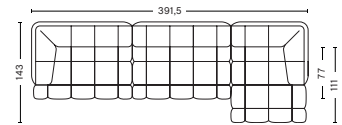

W487,5 x D109 x H72 cm
 Seat H41 cm
 Seat D77 cm

COMBINATION 15 | RIGHT

DIMENSIONS

W487,5 x D109 x H72 cm
 Seat H41 cm
 Seat D77 cm

COMBINATION 16

DIMENSIONS

W357 x D143 x H72 cm
 Seat H41 cm
 Seat D77 cm

COMBINATION 17 | LEFT

DIMENSIONS

W357,5 x D143 x H72 cm
 Seat H41 cm
 Seat D77 cm

COMBINATION 17 | RIGHT

DIMENSIONS

W357,5 x D143 x H72 cm
 Seat H41 cm
 Seat D77 cm

COMBINATION 18 | LEFT

DIMENSIONS

W391,5 x D143 x H72 cm
 Seat H41 cm
 Seat D77 cm

COMBINATION 18 | RIGHT

DIMENSIONS

W391,5 x D143 x H72 cm
 Seat H41 cm
 Seat D77 cm

FABRIC GROUPS

1 | Remix, Linara, Random Fade, Mode, Lint, Swarm, Atlas 2 | Steelcut, Steelcut Trio, Melange Nap, Olavi by HAY, Flamiber, Fairway, Linen Grid 3 | Divina, Divina Melange, Divina MD, Fiord, Ruskin, Roden, DOT 1682, Re-wool 4 | Hallingdal, Canvas, Lila, Raas, Bolgheri 5 | Sierra, Balder 6 | Sense, Vidar, Nevada, California, Coda