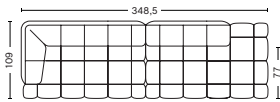

W449 x D109 x H72 cm
 Seat H41 cm
 Seat D77 cm

COMBINATION 9

DIMENSIONS

W483 x D109 x H72 cm
 Seat H41 cm
 Seat D77 cm

FABRIC GROUPS

1 | Remix, Linara, Random Fade, Mode, Lint, Swarm, Atlas 2 | Steelcut, Steelcut Trio, Melange Nap, Olavi by HAY, Flamiber, Fairway, Linen Grid 3 | Divina, Divina Melange, Divina MD, Fiord, Ruskin, Roden, DOT 1682, Re-wool 4 | Hallingdal, Canvas, Lila, Raas, Bolgheri 5 | Sierra, Balder 6 | Sense, Vidar, Nevada, California, Coda

- QUILTON SUGGESTED COMBINATIONS -

COMBINATION 10 | LEFT

DIMENSIONS

W315,5 x D109 x H72 cm
 Seat H41 cm
 Seat D77 cm

COMBINATION 10 | RIGHT

DIMENSIONS

W315,5 x D109 x H72 cm
 Seat H41 cm
 Seat D77 cm

COMBINATION 11 | LEFT

DIMENSIONS

W420,5 x D109 x H72 cm
 Seat H41 cm
 Seat D77 cm

COMBINATION 11 | RIGHT

DIMENSIONS

W420,5 x D109 x H72 cm
 Seat H41 cm
 Seat D77 cm

COMBINATION 12 | LEFT

DIMENSIONS

W454,5 x D109 x H72 cm
 Seat H41 cm
 Seat D77 cm

COMBINATION 12 | RIGHT

DIMENSIONS

W454,5 x D109 x H72 cm
 Seat H41 cm
 Seat D77 cm

COMBINATION 13 | LEFT

DIMENSIONS

W348,5 x D109 x H72 cm
 Seat H41 cm
 Seat D77 cm

COMBINATION 13 | RIGHT

DIMENSIONS