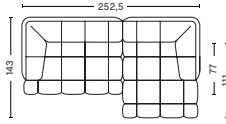

DIMENSIONS

W357,5 x D143 x H72 cm
 Seat H41 cm
 Seat D77 cm

COMBINATION 17 | RIGHT

DIMENSIONS

W357,5 x D143 x H72 cm
 Seat H41 cm
 Seat D77 cm

COMBINATION 18 | LEFT

DIMENSIONS

W391,5 x D143 x H72 cm
 Seat H41 cm
 Seat D77 cm

COMBINATION 18 | RIGHT

DIMENSIONS

W391,5 x D143 x H72 cm
 Seat H41 cm
 Seat D77 cm

FABRIC GROUPS

1 | Remix, Linara, Random Fade, Mode, Lint, Swarm, Atlas 2 | Steelcut, Steelcut Trio, Melange Nap, Olavi by HAY, Flamiber, Fairway, Linen Grid 3 | Divina, Divina Melange, Divina MD, Fiord, Ruskin, Roden, DOT 1682, Re-wool 4 | Hallingdal, Canvas, Lila, Raas, Bolgheri 5 | Sierra, Balder 6 | Sense, Vidar, Nevada, California, Coda

- QUILTON SUGGESTED COMBINATIONS -

COMBINATION 19 | LEFT

DIMENSIONS

W252,5 x D143 x H72 cm
 Seat H41 cm
 Seat D77 cm

COMBINATION 19 | RIGHT

DIMENSIONS

W252,5 x D143 x H72 cm
 Seat H41 cm
 Seat D77 cm

COMBINATION 20 | LEFT

DIMENSIONS

W285,5 x D143 x H72 cm
 Seat H41 cm
 Seat D77 cm

COMBINATION 20 | RIGHT

DIMENSIONS

W285,5 x D143 x H72 cm
 Seat H41 cm
 Seat D77 cm

COMBINATION 21 | LEFT

DIMENSIONS

W281 x D143 x H72 cm
 Seat H41 cm
 Seat D77 cm