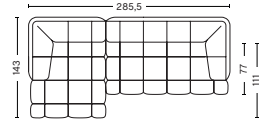

DIMENSIONS

W357,5 x D143 x H72 cm
 Seat H41 cm
 Seat D77 cm

COMBINATION 17 | RIGHT

DIMENSIONS

W357,5 x D143 x H72 cm
 Seat H41 cm
 Seat D77 cm

COMBINATION 18 | LEFT

DIMENSIONS

W391,5 x D143 x H72 cm
 Seat H41 cm
 Seat D77 cm

COMBINATION 18 | RIGHT

DIMENSIONS

W391,5 x D143 x H72 cm
 Seat H41 cm
 Seat D77 cm

FABRIC GROUPS

1 | Remix, Linara, Random Fade, Mode, Lint, Swarm, Atlas 2 | Steelcut, Steelcut Trio, Melange Nap, Olavi by HAY, Flamiber, Fairway, Linen Grid 3 | Divina, Divina Melange, Divina MD, Fiord, Ruskin, Roden, DOT 1682, Re-wool 4 | Hallingdal, Canvas, Lila, Raas, Bolgheri 5 | Sierra, Balder 6 | Sense, Vidar, Nevada, California, Coda

- QUILTON SUGGESTED COMBINATIONS -

COMBINATION 19 | LEFT

DIMENSIONS

W252,5 x D143 x H72 cm
 Seat H41 cm
 Seat D77 cm

COMBINATION 19 | RIGHT

DIMENSIONS

W252,5 x D143 x H72 cm
 Seat H41 cm
 Seat D77 cm

COMBINATION 20 | LEFT

DIMENSIONS

W285,5 x D143 x H72 cm
 Seat H41 cm
 Seat D77 cm

COMBINATION 20 | RIGHT

DIMENSIONS

W285,5 x D143 x H72 cm
 Seat H41 cm
 Seat D77 cm

COMBINATION 21 | LEFT

DIMENSIONS

W281 x D143 x H72 cm
 Seat H41 cm
 Seat D77 cm