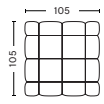

QUILTON

MODULE OVERVIEW

FREESTANDING

3 SEATER

DIMENSIONS

W248 x D109 x H72 cm
 Seat H41 cm
 Seat D77 cm

OTTOMAN 05

DIMENSIONS

W105 x D105 x H41 cm
 Seat H41 cm

CUSHION

DIMENSIONS

W57 x D19 x H49 cm

ONLY IN COMBINATION WITH OTHER MODULES

202 | NARROW | LEFT END

DIMENSIONS

W143,5 x D109 x H72 cm
 Seat H41 cm
 Seat D77 cm

201 | NARROW | RIGHT END

DIMENSIONS

W143,5 x D109 x H72 cm
 Seat H41 cm
 Seat D77 cm

203 | NARROW | MIDDLE

DIMENSIONS

W105 x D109 x H72 cm
 Seat H41 cm
 Seat D77 cm

302 | WIDE | LEFT END

DIMENSIONS

W176,5 x D109 x H72 cm
 Seat H41 cm
 Seat D77 cm

301 | WIDE | RIGHT END

DIMENSIONS

W176,5 x D109 x H72 cm
 Seat H41 cm
 Seat D77 cm

303 | WIDE | MIDDLE

DIMENSIONS

W139 x D109 x H72 cm
 Seat H41 cm
 Seat D77 cm