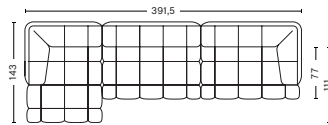

W487,5 x D109 x H72 cm
 Seat H41 cm
 Seat D77 cm

COMBINATION 15 | RIGHT

DIMENSIONS

W487,5 x D109 x H72 cm
 Seat H41 cm
 Seat D77 cm

COMBINATION 16

DIMENSIONS

W357 x D143 x H72 cm
 Seat H41 cm
 Seat D77 cm

COMBINATION 17 | LEFT

DIMENSIONS

W357,5 x D143 x H72 cm
 Seat H41 cm
 Seat D77 cm

COMBINATION 17 | RIGHT

DIMENSIONS

W357,5 x D143 x H72 cm
 Seat H41 cm
 Seat D77 cm

COMBINATION 18 | LEFT

DIMENSIONS

W391,5 x D143 x H72 cm
 Seat H41 cm
 Seat D77 cm

COMBINATION 18 | RIGHT

DIMENSIONS

W391,5 x D143 x H72 cm
 Seat H41 cm
 Seat D77 cm

FABRIC GROUPS

1 | Remix, Linara, Random Fade, Mode, Lint, Swarm, Atlas 2 | Steelcut, Steelcut Trio, Melange Nap, Olavi by HAY, Flamiber, Fairway, Linen Grid 3 | Divina, Divina Melange, Divina MD, Fiord, Ruskin, Roden, DOT 1682, Re-wool 4 | Hallingdal, Canvas, Lila, Raas, Bolgheri 5 | Sierra, Balder 6 | Sense, Vidar, Nevada, California, Coda