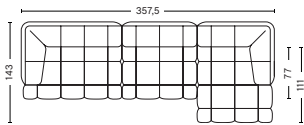

COMBINATION 14 | LEFT

DIMENSIONS

W453,5 x D109 x H72 cm
 Seat H41 cm
 Seat D77 cm

COMBINATION 14 | RIGHT

DIMENSIONS

W453,5 x D109 x H72 cm
 Seat H41 cm
 Seat D77 cm

COMBINATION 15 | LEFT

DIMENSIONS

W487,5 x D109 x H72 cm
 Seat H41 cm
 Seat D77 cm

COMBINATION 15 | RIGHT

DIMENSIONS

W487,5 x D109 x H72 cm
 Seat H41 cm
 Seat D77 cm

COMBINATION 16

DIMENSIONS

W357 x D143 x H72 cm
 Seat H41 cm
 Seat D77 cm

COMBINATION 17 | LEFT

DIMENSIONS

W357,5 x D143 x H72 cm
 Seat H41 cm
 Seat D77 cm

COMBINATION 17 | RIGHT

DIMENSIONS

W357,5 x D143 x H72 cm
 Seat H41 cm
 Seat D77 cm

COMBINATION 18 | LEFT

DIMENSIONS

W391,5 x D143 x H72 cm
 Seat H41 cm
 Seat D77 cm

COMBINATION 18 | RIGHT

DIMENSIONS

W391,5 x D143 x H72 cm
 Seat H41 cm
 Seat D77 cm

FABRIC GROUPS

1 | Remix, Linara, Random Fade, Mode, Lint, Swarm, Atlas 2 | Steelcut, Steelcut Trio, Melange Nap, Olavi by HAY, Flamiber, Fairway, Linen Grid 3 | Divina, Divina Melange, Divina MD, Fiord, Ruskin, Roden, DOT 1682, Re-wool 4 | Hallingdal, Canvas, Lila, Raas, Bolgheri 5 | Sierra, Balder 6 | Sense, Vidar, Nevada, California, Coda