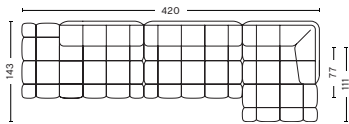

DIMENSIONS

W285,5 x D143 x H72 cm
 Seat H41 cm
 Seat D77 cm

COMBINATION 20 | RIGHT

DIMENSIONS

W285,5 x D143 x H72 cm
 Seat H41 cm
 Seat D77 cm

COMBINATION 21 | LEFT

DIMENSIONS

W281 x D143 x H72 cm
 Seat H41 cm
 Seat D77 cm

COMBINATION 21 | RIGHT

DIMENSIONS

W281 x D143 x H72 cm
 Seat H41 cm
 Seat D77 cm

COMBINATION 22 | LEFT

DIMENSIONS

W386 x D143 x H72 cm
 Seat H41 cm
 Seat D77 cm

COMBINATION 23 | RIGHT

DIMENSIONS

W420 x D143 x H72 cm
 Seat H41 cm
 Seat D77 cm

FABRIC GROUPS

1 | Remix, Linara, Random Fade, Mode, Lint, Swarm, Atlas 2 | Steelcut, Steelcut Trio, Melange Nap, Olavi by HAY, Flamiber, Fairway, Linen Grid 3 | Divina, Divina Melange, Divina MD, Fiord, Ruskin, Roden, DOT 1682, Re-wool 4 | Hallingdal, Canvas, Lila, Raas, Bolgheri 5 | Sierra, Balder 6 | Sense, Vidar, Nevada, California, Coda