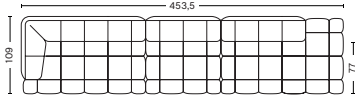

COMBINATION 14 | LEFT

DIMENSIONS

W453,5 x D109 x H72 cm
Seat H41 cm
Seat D77 cm