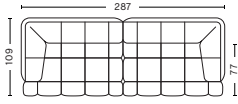

ONLY IN COMBINATION WITH OTHER MODULES

402 | CHAISE LONGUE | LEFT BACKREST

DIMENSIONS

W109 x D143 x H72 cm
Seat H41 cm
Seat D77 cm

401 | CHAISE LONGUE | RIGHT BACKREST

DIMENSIONS

W109 x D143 x H72 cm
Seat H41 cm
Seat D77 cm

412 | CHAISE LONGUE | LEFT BACKREST

DIMENSIONS

W172 x D109 x H72 cm
Seat H41 cm
Seat D77 cm

411 | CHAISE LONGUE | RIGHT BACKREST

DIMENSIONS

W172 x D109 x H72 cm
Seat H41 cm
Seat D77 cm

FABRIC GROUPS

1 | Remix, Linara, Random Fade, Mode, Lint, Swarm, Atlas 2 | Steelcut, Steelcut Trio, Melange Nap, Olavi by HAY, Flamiber, Fairway, Linen Grid 3 | Divina, Divina Melange, Divina MD, Fiord, Ruskin, Roden, DOT 1682, Re-wool 4 | Hallingdal, Canvas, Lila, Raas, Bolgheri 5 | Sierra, Balder 6 | Sense, Vidar, Nevada, California, Coda

- QUILTON SUGGESTED COMBINATIONS -

COMBINATION 1

DIMENSIONS

W287 x D109 x H72 cm
 Seat H41 cm
 Seat D77 cm

COMBINATION 2

DIMENSIONS

W392 x D109 x H72 cm
 Seat H41 cm
 Seat D77 cm

COMBINATION 3

DIMENSIONS

W426 x D109 x H72 cm
 Seat H41 cm
 Seat D77 cm

COMBINATION 4

DIMENSIONS

W353 x D109 x H72 cm
 Seat H41 cm
 Seat D77 cm

COMBINATION 5

DIMENSIONS

W458 x D109 x H72 cm
 Seat H41 cm
 Seat D77 cm