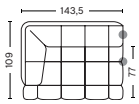

W105 x D105 x H41 cm
 Seat H41 cm

CUSHION

DIMENSIONS

W57 x D19 x H49 cm

ONLY IN COMBINATION WITH OTHER MODULES

202 | NARROW | LEFT END

DIMENSIONS

W143,5 x D109 x H72 cm
 Seat H41 cm
 Seat D77 cm

201 | NARROW | RIGHT END

DIMENSIONS

W143,5 x D109 x H72 cm
 Seat H41 cm
 Seat D77 cm

203 | NARROW | MIDDLE

DIMENSIONS

W105 x D109 x H72 cm
 Seat H41 cm
 Seat D77 cm

302 | WIDE | LEFT END

DIMENSIONS

W176,5 x D109 x H72 cm
 Seat H41 cm
 Seat D77 cm

301 | WIDE | RIGHT END

DIMENSIONS

W176,5 x D109 x H72 cm
 Seat H41 cm
 Seat D77 cm

303 | WIDE | MIDDLE

DIMENSIONS

W139 x D109 x H72 cm
 Seat H41 cm
 Seat D77 cm

DIMENSIONS

W285,5 x D143 x H72 cm
 Seat H41 cm
 Seat D77 cm

COMBINATION 20 | RIGHT

DIMENSIONS

W285,5 x D143 x H72 cm
 Seat H41 cm
 Seat D77 cm

COMBINATION 21 | LEFT

DIMENSIONS

W281 x D143 x H72 cm
 Seat H41 cm
 Seat D77 cm