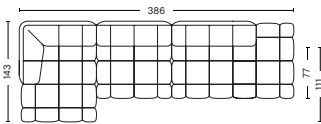

COMBINATION 22 | LEFT

DIMENSIONS

W386 x D143 x H72 cm
Seat H41 cm
Seat D77 cm