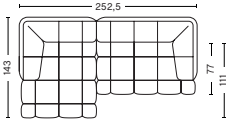

W487,5 x D109 x H72 cm
 Seat H41 cm
 Seat D77 cm

COMBINATION 15 | RIGHT

DIMENSIONS

W487,5 x D109 x H72 cm
 Seat H41 cm
 Seat D77 cm

COMBINATION 16

DIMENSIONS

W357 x D143 x H72 cm
 Seat H41 cm
 Seat D77 cm

COMBINATION 17 | LEFT

DIMENSIONS

W357,5 x D143 x H72 cm
 Seat H41 cm
 Seat D77 cm

COMBINATION 17 | RIGHT

DIMENSIONS

W357,5 x D143 x H72 cm
 Seat H41 cm
 Seat D77 cm

COMBINATION 18 | LEFT

DIMENSIONS

W391,5 x D143 x H72 cm
 Seat H41 cm
 Seat D77 cm

COMBINATION 18 | RIGHT

DIMENSIONS

W391,5 x D143 x H72 cm
 Seat H41 cm
 Seat D77 cm

FABRIC GROUPS

1 | Remix, Linara, Random Fade, Mode, Lint, Swarm, Atlas 2 | Steelcut, Steelcut Trio, Melange Nap, Olavi by HAY, Flamiber, Fairway, Linen Grid 3 | Divina, Divina Melange, Divina MD, Fiord, Ruskin, Roden, DOT 1682, Re-wool 4 | Hallingdal, Canvas, Lila, Raas, Bolgheri 5 | Sierra, Balder 6 | Sense, Vidar, Nevada, California, Coda

- QUILTON SUGGESTED COMBINATIONS -

COMBINATION 19 | LEFT

DIMENSIONS

W252,5 x D143 x H72 cm
 Seat H41 cm
 Seat D77 cm

COMBINATION 19 | RIGHT

DIMENSIONS

W252,5 x D143 x H72 cm
 Seat H41 cm
 Seat D77 cm

COMBINATION 20 | LEFT