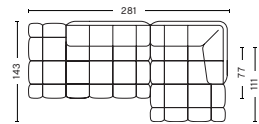

COMBINATION 21 | RIGHT

DIMENSIONS

W281 x D143 x H72 cm
Seat H41 cm
Seat D77 cm