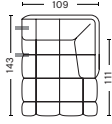

W176,5 x D109 x H72 cm
 Seat H41 cm
 Seat D77 cm

301 | WIDE | RIGHT END

DIMENSIONS

W176,5 x D109 x H72 cm
 Seat H41 cm
 Seat D77 cm

303 | WIDE | MIDDLE

DIMENSIONS

W139 x D109 x H72 cm
 Seat H41 cm
 Seat D77 cm

ONLY IN COMBINATION WITH OTHER MODULES

402 | CHAISE LONGUE | LEFT BACKREST

DIMENSIONS

W109 x D143 x H72 cm
Seat H41 cm
Seat D77 cm

401 | CHAISE LONGUE | RIGHT BACKREST

DIMENSIONS

W109 x D143 x H72 cm
Seat H41 cm
Seat D77 cm

412 | CHAISE LONGUE | LEFT BACKREST

DIMENSIONS

W172 x D109 x H72 cm
Seat H41 cm
Seat D77 cm

411 | CHAISE LONGUE | RIGHT BACKREST

DIMENSIONS

W172 x D109 x H72 cm
Seat H41 cm
Seat D77 cm

FABRIC GROUPS

1 | Remix, Linara, Random Fade, Mode, Lint, Swarm, Atlas 2 | Steelcut, Steelcut Trio, Melange Nap, Olavi by HAY, Flamiber, Fairway, Linen Grid 3 | Divina, Divina Melange, Divina MD, Fiord, Ruskin, Roden, DOT 1682, Re-wool 4 | Hallingdal, Canvas, Lila, Raas, Bolgheri 5 | Sierra, Balder 6 | Sense, Vidar, Nevada, California, Coda

- QUILTON SUGGESTED COMBINATIONS -

COMBINATION 1

DIMENSIONS

W287 x D109 x H72 cm
 Seat H41 cm
 Seat D77 cm

COMBINATION 2

DIMENSIONS

W392 x D109 x H72 cm
 Seat H41 cm
 Seat D77 cm

COMBINATION 3