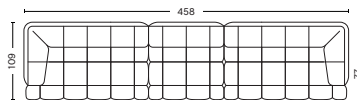

- QUILTON SUGGESTED COMBINATIONS -

COMBINATION 1

DIMENSIONS

W287 x D109 x H72 cm
 Seat H41 cm
 Seat D77 cm

COMBINATION 2

DIMENSIONS

W392 x D109 x H72 cm
 Seat H41 cm
 Seat D77 cm

COMBINATION 3

DIMENSIONS

W426 x D109 x H72 cm
 Seat H41 cm
 Seat D77 cm

COMBINATION 4

DIMENSIONS

W353 x D109 x H72 cm
 Seat H41 cm
 Seat D77 cm

COMBINATION 5

DIMENSIONS

W458 x D109 x H72 cm
 Seat H41 cm
 Seat D77 cm

COMBINATION 6

DIMENSIONS

W492 x D109 x H72 cm
 Seat H41 cm
 Seat D77 cm

COMBINATION 7

DIMENSIONS

W344 x D109 x H72 cm
 Seat H41 cm
 Seat D77 cm

COMBINATION 8

DIMENSIONS

W449 x D109 x H72 cm
 Seat H41 cm
 Seat D77 cm

COMBINATION 9

DIMENSIONS

W483 x D109 x H72 cm
 Seat H41 cm
 Seat D77 cm

FABRIC GROUPS

1 | Remix, Linara, Random Fade, Mode, Lint, Swarm, Atlas 2 | Steelcut, Steelcut Trio, Melange Nap, Olavi by HAY, Flamiber, Fairway, Linen Grid 3 | Divina, Divina Melange, Divina MD, Fiord, Ruskin, Roden, DOT 1682, Re-wool 4 | Hallingdal, Canvas, Lila, Raas, Bolgheri 5 | Sierra, Balder 6 | Sense, Vidar, Nevada, California, Coda