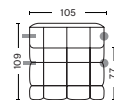

W105 x D105 x H41 cm
 Seat H41 cm

CUSHION

DIMENSIONS

W57 x D19 x H49 cm

ONLY IN COMBINATION WITH OTHER MODULES

202 | NARROW | LEFT END

DIMENSIONS

W143,5 x D109 x H72 cm
 Seat H41 cm
 Seat D77 cm

201 | NARROW | RIGHT END

DIMENSIONS

W143,5 x D109 x H72 cm
 Seat H41 cm
 Seat D77 cm

203 | NARROW | MIDDLE

DIMENSIONS

W105 x D109 x H72 cm
 Seat H41 cm
 Seat D77 cm

302 | WIDE | LEFT END

DIMENSIONS

W176,5 x D109 x H72 cm
 Seat H41 cm
 Seat D77 cm

301 | WIDE | RIGHT END

DIMENSIONS

W176,5 x D109 x H72 cm
 Seat H41 cm
 Seat D77 cm

303 | WIDE | MIDDLE

DIMENSIONS

W139 x D109 x H72 cm
 Seat H41 cm
 Seat D77 cm