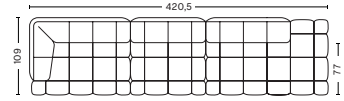

COMBINATION 6

DIMENSIONS

W492 x D109 x H72 cm
 Seat H41 cm
 Seat D77 cm

COMBINATION 7

DIMENSIONS

W344 x D109 x H72 cm
 Seat H41 cm
 Seat D77 cm

COMBINATION 8

DIMENSIONS

W449 x D109 x H72 cm
 Seat H41 cm
 Seat D77 cm

COMBINATION 9

DIMENSIONS

W483 x D109 x H72 cm
 Seat H41 cm
 Seat D77 cm

FABRIC GROUPS

1 | Remix, Linara, Random Fade, Mode, Lint, Swarm, Atlas 2 | Steelcut, Steelcut Trio, Melange Nap, Olavi by HAY, Flamiber, Fairway, Linen Grid 3 | Divina, Divina Melange, Divina MD, Fiord, Ruskin, Roden, DOT 1682, Re-wool 4 | Hallingdal, Canvas, Lila, Raas, Bolgheri 5 | Sierra, Balder 6 | Sense, Vidar, Nevada, California, Coda

- QUILTON SUGGESTED COMBINATIONS -

COMBINATION 10 | LEFT

DIMENSIONS

W315,5 x D109 x H72 cm
 Seat H41 cm
 Seat D77 cm

COMBINATION 10 | RIGHT

DIMENSIONS

W315,5 x D109 x H72 cm
 Seat H41 cm
 Seat D77 cm

COMBINATION 11 | LEFT

DIMENSIONS

W420,5 x D109 x H72 cm
 Seat H41 cm
 Seat D77 cm

COMBINATION 11 | RIGHT

DIMENSIONS

W420,5 x D109 x H72 cm
 Seat H41 cm
 Seat D77 cm

COMBINATION 12 | LEFT

DIMENSIONS

W454,5 x D109 x H72 cm
 Seat H41 cm
 Seat D77 cm