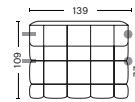

W105 x D105 x H41 cm
 Seat H41 cm

CUSHION

DIMENSIONS

W57 x D19 x H49 cm

ONLY IN COMBINATION WITH OTHER MODULES

202 | NARROW | LEFT END

DIMENSIONS

W143,5 x D109 x H72 cm
 Seat H41 cm
 Seat D77 cm

201 | NARROW | RIGHT END

DIMENSIONS

W143,5 x D109 x H72 cm
 Seat H41 cm
 Seat D77 cm

203 | NARROW | MIDDLE

DIMENSIONS

W105 x D109 x H72 cm
 Seat H41 cm
 Seat D77 cm

302 | WIDE | LEFT END

DIMENSIONS

W176,5 x D109 x H72 cm
 Seat H41 cm
 Seat D77 cm

301 | WIDE | RIGHT END

DIMENSIONS

W176,5 x D109 x H72 cm
 Seat H41 cm
 Seat D77 cm

303 | WIDE | MIDDLE

DIMENSIONS

W139 x D109 x H72 cm
 Seat H41 cm
 Seat D77 cm