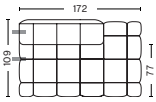

W176,5 x D109 x H72 cm
 Seat H41 cm
 Seat D77 cm

301 | WIDE | RIGHT END

DIMENSIONS

W176,5 x D109 x H72 cm
 Seat H41 cm
 Seat D77 cm

303 | WIDE | MIDDLE

DIMENSIONS

W139 x D109 x H72 cm
 Seat H41 cm
 Seat D77 cm

ONLY IN COMBINATION WITH OTHER MODULES

402 | CHAISE LONGUE | LEFT BACKREST

DIMENSIONS

W109 x D143 x H72 cm
Seat H41 cm
Seat D77 cm

401 | CHAISE LONGUE | RIGHT BACKREST

DIMENSIONS

W109 x D143 x H72 cm
Seat H41 cm
Seat D77 cm

412 | CHAISE LONGUE | LEFT BACKREST

DIMENSIONS

W172 x D109 x H72 cm
Seat H41 cm
Seat D77 cm

411 | CHAISE LONGUE | RIGHT BACKREST

DIMENSIONS

W172 x D109 x H72 cm
Seat H41 cm
Seat D77 cm

FABRIC GROUPS

1 | Remix, Linara, Random Fade, Mode, Lint, Swarm, Atlas 2 | Steelcut, Steelcut Trio, Melange Nap, Olavi by HAY, Flamiber, Fairway, Linen Grid 3 | Divina, Divina Melange, Divina MD, Fiord, Ruskin, Roden, DOT 1682, Re-wool 4 | Hallingdal, Canvas, Lila, Raas, Bolgheri 5 | Sierra, Balder 6 | Sense, Vidar, Nevada, California, Coda

- QUILTON SUGGESTED COMBINATIONS -

COMBINATION 1

DIMENSIONS

W287 x D109 x H72 cm
 Seat H41 cm
 Seat D77 cm

COMBINATION 2

DIMENSIONS

W392 x D109 x H72 cm
 Seat H41 cm
 Seat D77 cm

COMBINATION 3