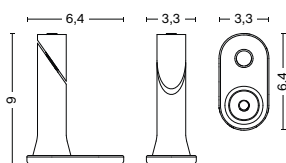

DIMENSIONS

WIDTH 6,4 CM | 2.50"

DEPTH 3,3 CM | 1.25"

HEIGHT 9 CM | 3.50"

MATERIALS

FIXATION BRACKET

Powder coated stainless steel with EPDM rubber washer.

COLOUR & FINISH