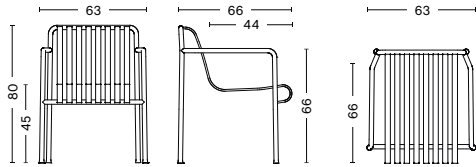

DIMENSIONS

PALISSADE CHAIR
 WIDTH 47 CM | 18.50"
 DEPTH 56 CM | 22"
 HEIGHT 80 CM | 31.50"
 SEAT HEIGHT 45 CM | 17.75"
 SEAT DEPTH 41 CM | 16.25"

PALISSADE ARMCHAIR
 WIDTH 51 CM | 20"
 DEPTH 56 CM | 22"
 HEIGHT 80 CM | 31.50"
 SEAT HEIGHT 45 CM | 17.75"
 SEAT DEPTH 41 CM | 16.25"

PALISSADE DINING ARMCHAIR
 WIDTH 63 CM | 24.75"
 DEPTH 66 CM | 26"
 HEIGHT 80 CM | 31.50"
 SEAT HEIGHT 45 CM | 17.75"
 SEAT DEPTH 44 CM | 17.25"

PALISSADE BENCH
 WIDTH 120 CM | 47.25"
 DEPTH 42 CM | 16.55"
 HEIGHT 45 CM | 17.75"