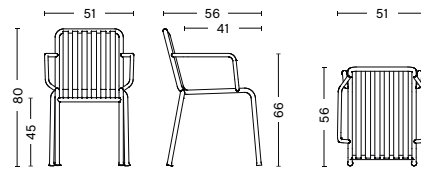

DIMENSIONS

PALISSADE CHAIR
 WIDTH 47 CM | 18.50"
 DEPTH 56 CM | 22"
 HEIGHT 80 CM | 31.50"
 SEAT HEIGHT 45 CM | 17.75"
 SEAT DEPTH 41 CM | 16.25"

PALISSADE ARMCHAIR
 WIDTH 51 CM | 20"
 DEPTH 56 CM | 22"
 HEIGHT 80 CM | 31.50"
 SEAT HEIGHT 45 CM | 17.75"
 SEAT DEPTH 41 CM | 16.25"

DIMENSIONS

FOR CHAIR & ARMCHAIR
 WIDTH 37 CM | 14.50"
 DEPTH 37 CM | 14.50"
 HEIGHT 3 CM | 1.25

FOR DINING ARMCHAIR
 WIDTH 41,5 CM | 16.25"
 DEPTH 41,5 CM | 16.25"
 HEIGHT 3 CM | 1.25

FOR LOUNGE CHAIR HIGH & LOW
 WIDTH 52,5 CM | 20.75"
 DEPTH 48 CM | 19"
 HEIGHT 3 CM | 1.25