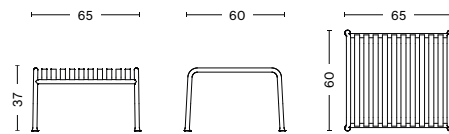

PALISSADE OTTOMAN
WIDTH 65 CM | 25.50"
DEPTH 60 CM | 23.50"
HEIGHT 37 CM | 14.50"