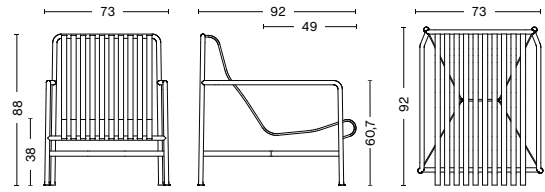

PALISSADE DINING BENCH W/O ARMREST
 WIDTH 120 CM | 47.25"
 DEPTH 70 CM | 27.55"
 HEIGHT 80 CM | 31.50"
 SEAT HEIGHT 45 CM | 17.75"

PALISSADE DINING BENCH
 WIDTH 128 CM | 50.50"
 DEPTH 70 CM | 27.50"
 HEIGHT 80 CM | 31.50"
 SEAT HEIGHT 45 CM | 17.75"

PALISSADE STOOL
 WIDTH 37 CM | 14.50"
 DEPTH 42 CM | 16.50"
 HEIGHT 45 CM | 17.75"

PALISSADE BAR STOOL
 WIDTH 38 CM | 15"
 DEPTH 45 CM | 17.75"
 HEIGHT 78 CM | 30.75"

DIMENSIONS

PALISSADE LOUNGE CHAIR LOW
 WIDTH 73 CM | 28.75"
 DEPTH 81 CM | 32"
 HEIGHT 70 CM | 27.50"
 SEAT HEIGHT 38 CM | 15"
 SEAT DEPTH 49 CM / 19.25"

PALISSADE LOUNGE CHAIR HIGH
 WIDTH 73 CM | 28.75"
 DEPTH 92 CM | 36.25"
 HEIGHT 88 CM | 34.75"
 SEAT HEIGHT 38 CM | 15"
 SEAT DEPTH 49 CM / 19.25"

PALISSADE LOUNGE SOFA
 WIDTH 139 CM | 54.75"
 DEPTH 88 CM | 34.75"
 HEIGHT 70 CM | 27.50"
 SEAT HEIGHT 38 CM | 15"
 SEAT DEPTH 49 CM / 19.25"