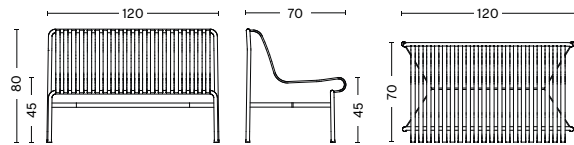

DIMENSIONS

PALISSADE CHAIR
 WIDTH 47 CM | 18.50"
 DEPTH 56 CM | 22"
 HEIGHT 80 CM | 31.50"
 SEAT HEIGHT 45 CM | 17.75"
 SEAT DEPTH 41 CM | 16.25"

PALISSADE ARMCHAIR
 WIDTH 51 CM | 20"
 DEPTH 56 CM | 22"
 HEIGHT 80 CM | 31.50"
 SEAT HEIGHT 45 CM | 17.75"
 SEAT DEPTH 41 CM | 16.25"

PALISSADE DINING ARMCHAIR
 WIDTH 63 CM | 24.75"
 DEPTH 66 CM | 26"
 HEIGHT 80 CM | 31.50"
 SEAT HEIGHT 45 CM | 17.75"
 SEAT DEPTH 44 CM | 17.25"

PALISSADE BENCH
 WIDTH 120 CM | 47.25"
 DEPTH 42 CM | 16.55"
 HEIGHT 45 CM | 17.75"