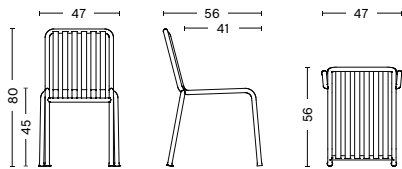

DIMENSIONS

PALISSADE CHAIR
 WIDTH 47 CM | 18.50"
 DEPTH 56 CM | 22"
 HEIGHT 80 CM | 31.50"
 SEAT HEIGHT 45 CM | 17.75"
 SEAT DEPTH 41 CM | 16.25"

PALISSADE ARMCHAIR
 WIDTH 51 CM | 20"
 DEPTH 56 CM | 22"
 HEIGHT 80 CM | 31.50"
 SEAT HEIGHT 45 CM | 17.75"
 SEAT DEPTH 41 CM | 16.25"

DIMENSIONS

FOR CHAIR & ARMCHAIR
 WIDTH 37 CM | 14.50"
 DEPTH 37 CM | 14.50"
 HEIGHT 3 CM | 1.25

FOR DINING ARMCHAIR
 WIDTH 41,5 CM | 16.25"
 DEPTH 41,5 CM | 16.25"
 HEIGHT 3 CM | 1.25

FOR LOUNGE CHAIR HIGH & LOW
 WIDTH 52,5 CM | 20.75"
 DEPTH 48 CM | 19"
 HEIGHT 3 CM | 1.25