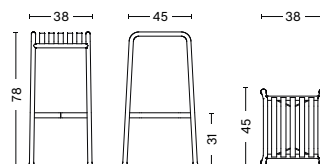

DIMENSIONS

PALISSADE CHAIR
 WIDTH 47 CM | 18.50"
 DEPTH 56 CM | 22"
 HEIGHT 80 CM | 31.50"
 SEAT HEIGHT 45 CM | 17.75"
 SEAT DEPTH 41 CM | 16.25"

PALISSADE ARMCHAIR
 WIDTH 51 CM | 20"
 DEPTH 56 CM | 22"
 HEIGHT 80 CM | 31.50"
 SEAT HEIGHT 45 CM | 17.75"
 SEAT DEPTH 41 CM | 16.25"

PALISSADE DINING ARMCHAIR
 WIDTH 63 CM | 24.75"
 DEPTH 66 CM | 26"
 HEIGHT 80 CM | 31.50"
 SEAT HEIGHT 45 CM | 17.75"
 SEAT DEPTH 44 CM | 17.25"

PALISSADE BENCH
 WIDTH 120 CM | 47.25"
 DEPTH 42 CM | 16.55"
 HEIGHT 45 CM | 17.75"

PALISSADE DINING BENCH W/O ARMREST
 WIDTH 120 CM | 47.25"
 DEPTH 70 CM | 27.55"
 HEIGHT 80 CM | 31.50"
 SEAT HEIGHT 45 CM | 17.75"

PALISSADE DINING BENCH
 WIDTH 128 CM | 50.50"
 DEPTH 70 CM | 27.50"
 HEIGHT 80 CM | 31.50"
 SEAT HEIGHT 45 CM | 17.75"

PALISSADE STOOL
 WIDTH 37 CM | 14.50"
 DEPTH 42 CM | 16.50"
 HEIGHT 45 CM | 17.75"

PALISSADE BAR STOOL
 WIDTH 38 CM | 15"
 DEPTH 45 CM | 17.75"
 HEIGHT 78 CM | 30.75"

DIMENSIONS

PALISSADE LOUNGE CHAIR LOW
 WIDTH 73 CM | 28.75"
 DEPTH 81 CM | 32"
 HEIGHT 70 CM | 27.50"
 SEAT HEIGHT 38 CM | 15"
 SEAT DEPTH 49 CM / 19.25"