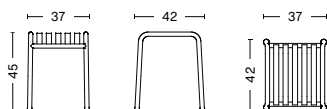

DIMENSIONS

PALISSADE CHAIR
 WIDTH 47 CM | 18.50"
 DEPTH 56 CM | 22"
 HEIGHT 80 CM | 31.50"
 SEAT HEIGHT 45 CM | 17.75"
 SEAT DEPTH 41 CM | 16.25"

PALISSADE ARMCHAIR
 WIDTH 51 CM | 20"
 DEPTH 56 CM | 22"
 HEIGHT 80 CM | 31.50"
 SEAT HEIGHT 45 CM | 17.75"
 SEAT DEPTH 41 CM | 16.25"

PALISSADE DINING ARMCHAIR
 WIDTH 63 CM | 24.75"
 DEPTH 66 CM | 26"
 HEIGHT 80 CM | 31.50"
 SEAT HEIGHT 45 CM | 17.75"
 SEAT DEPTH 44 CM | 17.25"

PALISSADE BENCH
 WIDTH 120 CM | 47.25"
 DEPTH 42 CM | 16.55"
 HEIGHT 45 CM | 17.75"

PALISSADE DINING BENCH W/O ARMREST
 WIDTH 120 CM | 47.25"
 DEPTH 70 CM | 27.55"
 HEIGHT 80 CM | 31.50"
 SEAT HEIGHT 45 CM | 17.75"

PALISSADE DINING BENCH
 WIDTH 128 CM | 50.50"
 DEPTH 70 CM | 27.50"
 HEIGHT 80 CM | 31.50"
 SEAT HEIGHT 45 CM | 17.75"