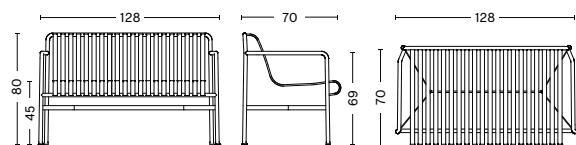

PALISSADE DINING BENCH
WIDTH 128 CM | 50.50"
DEPTH 70 CM | 27.50"
HEIGHT 80 CM | 31.50"
SEAT HEIGHT 45 CM | 17.75"