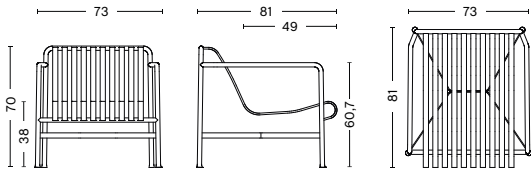

PALISSADE DINING ARMCHAIR
 WIDTH 63 CM | 24.75"
 DEPTH 66 CM | 26"
 HEIGHT 80 CM | 31.50"
 SEAT HEIGHT 45 CM | 17.75"
 SEAT DEPTH 44 CM | 17.25"

PALISSADE BENCH
 WIDTH 120 CM | 47.25"
 DEPTH 42 CM | 16.55"
 HEIGHT 45 CM | 17.75"

PALISSADE DINING BENCH W/O ARMREST
 WIDTH 120 CM | 47.25"
 DEPTH 70 CM | 27.55"
 HEIGHT 80 CM | 31.50"
 SEAT HEIGHT 45 CM | 17.75"

PALISSADE DINING BENCH
 WIDTH 128 CM | 50.50"
 DEPTH 70 CM | 27.50"
 HEIGHT 80 CM | 31.50"
 SEAT HEIGHT 45 CM | 17.75"

PALISSADE STOOL
 WIDTH 37 CM | 14.50"
 DEPTH 42 CM | 16.50"
 HEIGHT 45 CM | 17.75"

PALISSADE BAR STOOL
 WIDTH 38 CM | 15"
 DEPTH 45 CM | 17.75"
 HEIGHT 78 CM | 30.75"

DIMENSIONS

PALISSADE LOUNGE CHAIR LOW
 WIDTH 73 CM | 28.75"
 DEPTH 81 CM | 32"
 HEIGHT 70 CM | 27.50"
 SEAT HEIGHT 38 CM | 15"
 SEAT DEPTH 49 CM / 19.25"