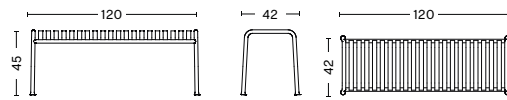

DIMENSIONS

PALISSADE CHAIR
 WIDTH 47 CM | 18.50"
 DEPTH 56 CM | 22"
 HEIGHT 80 CM | 31.50"
 SEAT HEIGHT 45 CM | 17.75"
 SEAT DEPTH 41 CM | 16.25"

PALISSADE ARMCHAIR
 WIDTH 51 CM | 20"
 DEPTH 56 CM | 22"
 HEIGHT 80 CM | 31.50"
 SEAT HEIGHT 45 CM | 17.75"
 SEAT DEPTH 41 CM | 16.25"

PALISSADE DINING ARMCHAIR
 WIDTH 63 CM | 24.75"
 DEPTH 66 CM | 26"
 HEIGHT 80 CM | 31.50"
 SEAT HEIGHT 45 CM | 17.75"
 SEAT DEPTH 44 CM | 17.25"

PALISSADE BENCH
 WIDTH 120 CM | 47.25"
 DEPTH 42 CM | 16.55"
 HEIGHT 45 CM | 17.75"