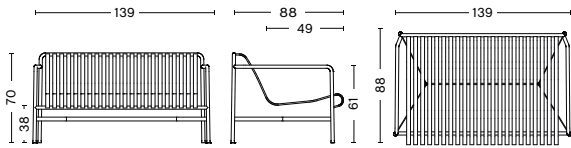

PALISSADE LOUNGE SOFA
WIDTH 139 CM | 54.75"
DEPTH 88 CM | 34.75"
HEIGHT 70 CM | 27.50"
SEAT HEIGHT 38 CM | 15"
SEAT DEPTH 49 CM / 19.25"