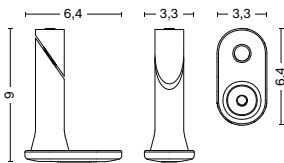

DIMENSIONS

WIDTH 6,4 CM | 2.50"

DEPTH 3,3 CM | 1.25"

HEIGHT 9 CM | 3.50"

MATERIALS

FIXATION BRACKET

Powder coated stainless steel with EPDM rubber washer.

COLOUR & FINISH