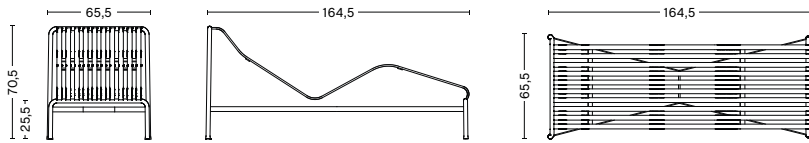

PALISSADE CHAISE LONGUE
WIDTH 65,5 CM | 25.75"
DEPTH 164,5 CM | 64.75"
HEIGHT 70,5 CM | 27.75"
SEAT HEIGHT 25,5 CM | 10"