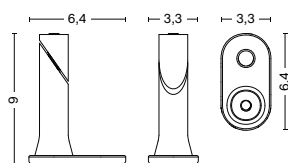

HEADREST CUSHION
FOR CHAISE LONGUE
WIDTH 46,5 CM | 18.25"
DIAMETER 14 CM | 5.50"

MATERIALS | QUILTED CUSHION

OUTDOOR FABRIC
Solution dyed Olefin, Teflon® Water Repellent.

FOAM
15 mm Polyurethane foam.

BACKING
Black anti-slip recycled PET with biobased natural rubber coating.

DIMENSIONS

WIDTH 6,4 CM | 2.50"

DEPTH 3,3 CM | 1.25"

HEIGHT 9 CM | 3.50"

MATERIALS

FIXATION BRACKET

Powder coated stainless steel with EPDM rubber washer.

COLOUR & FINISH