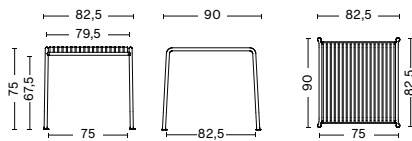

PALISSADE STOOL
 WIDTH 37 CM | 14.50"
 DEPTH 42 CM | 16.50"
 HEIGHT 45 CM | 17.75"

PALISSADE BAR STOOL
 WIDTH 38 CM | 15"
 DEPTH 45 CM | 17.75"
 HEIGHT 78 CM | 30.75"

DIMENSIONS

PALISSADE LOUNGE CHAIR LOW
 WIDTH 73 CM | 28.75"
 DEPTH 81 CM | 32"
 HEIGHT 70 CM | 27.50"
 SEAT HEIGHT 38 CM | 15"
 SEAT DEPTH 49 CM / 19.25"

PALISSADE LOUNGE CHAIR HIGH
 WIDTH 73 CM | 28.75"
 DEPTH 92 CM | 36.25"
 HEIGHT 88 CM | 34.75"
 SEAT HEIGHT 38 CM | 15"
 SEAT DEPTH 49 CM / 19.25"

PALISSADE LOUNGE SOFA
 WIDTH 139 CM | 54.75"
 DEPTH 88 CM | 34.75"
 HEIGHT 70 CM | 27.50"
 SEAT HEIGHT 38 CM | 15"
 SEAT DEPTH 49 CM / 19.25"

PALISSADE OTTOMAN
 WIDTH 65 CM | 25.50"
 DEPTH 60 CM | 23.50"
 HEIGHT 37 CM | 14.50"

PALISSADE CHAISE LONGUE
 WIDTH 65,5 CM | 25.75"
 DEPTH 164,5 CM | 64.75"
 HEIGHT 70,5 CM | 27.75"
 SEAT HEIGHT 25,5 CM | 10"

PALISSADE TABLE
 LENGTH 82,5 CM | 32.50"
 WIDTH 90 CM | 35.50"
 HEIGHT 75 CM | 29.50"

PALISSADE TABLE
 LENGTH 170 CM | 67"
 WIDTH 90 CM | 35.50"
 HEIGHT | 75 CM | 29.50"

PALISSADE LOW TABLE
 LENGTH 81,5 CM | 32"
 WIDTH 86 CM | 33.75"
 HEIGTH | 38 CM | 15"