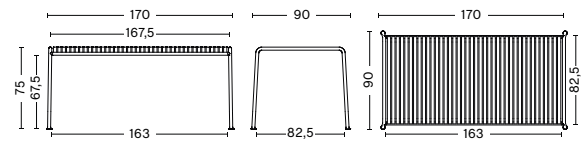

PALISSADE TABLE
LENGTH 170 CM | 67"
WIDTH 90 CM | 35.50"
HEIGHT | 75 CM | 29.50"